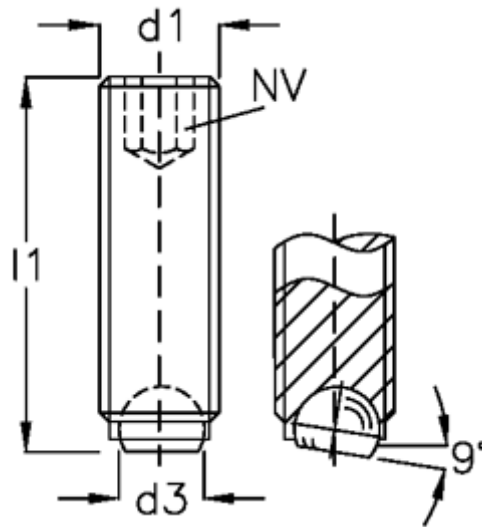

Article number: 209056111

Description: E+G Ball point screw  
GN 605-M5-20-BN

## Measures

---

d1	= M5
d2	= 3.0
d3	= 2.3
Internal hexagon	= 3
l1	= 20